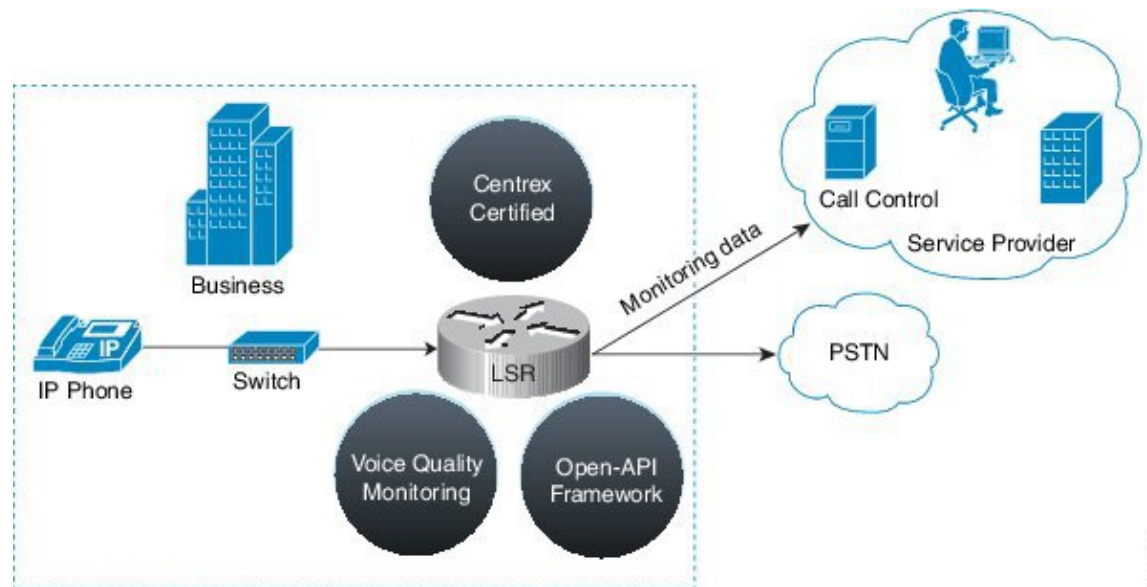

Hosted and Cloud Services Delivery with CUBE

Cisco Unified Border Element (CUBE) delivers hosted and cloud based communication services at customer sites by managing registration traffic and ensuring uninterrupted service, when the remote call control platform becomes unreachable.

Figure 1: Cisco UBE in Hosted and Cloud Services

384137