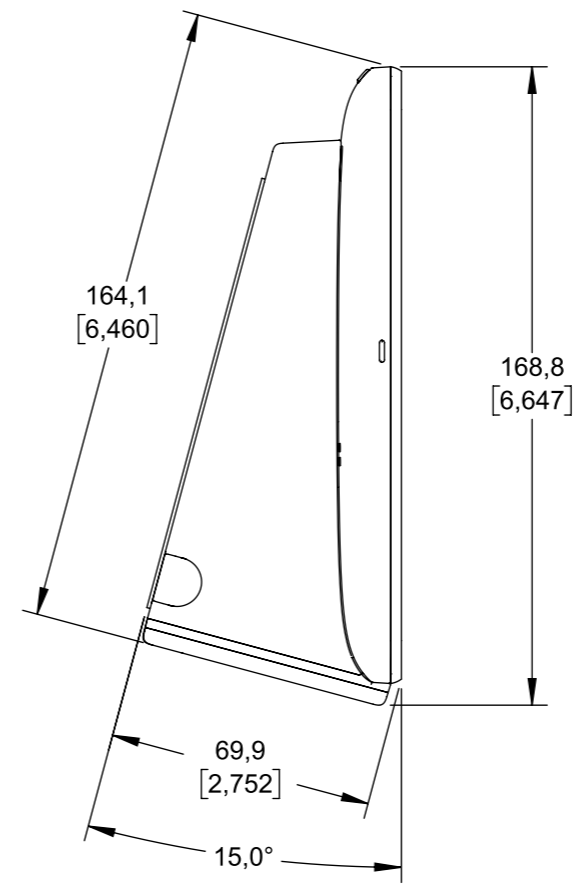

Sheet 1 of 2

European projection 

Cisco Room Navigator - Table Stand

Unit: mm (in.)

Sheet size: A3

Scale: 1:2

Cisco Room Navigator - Wall Mount

Sheet 2 of 2

European projection 

Unit: mm (in.)

Sheet size: A3

Scale: 1:2