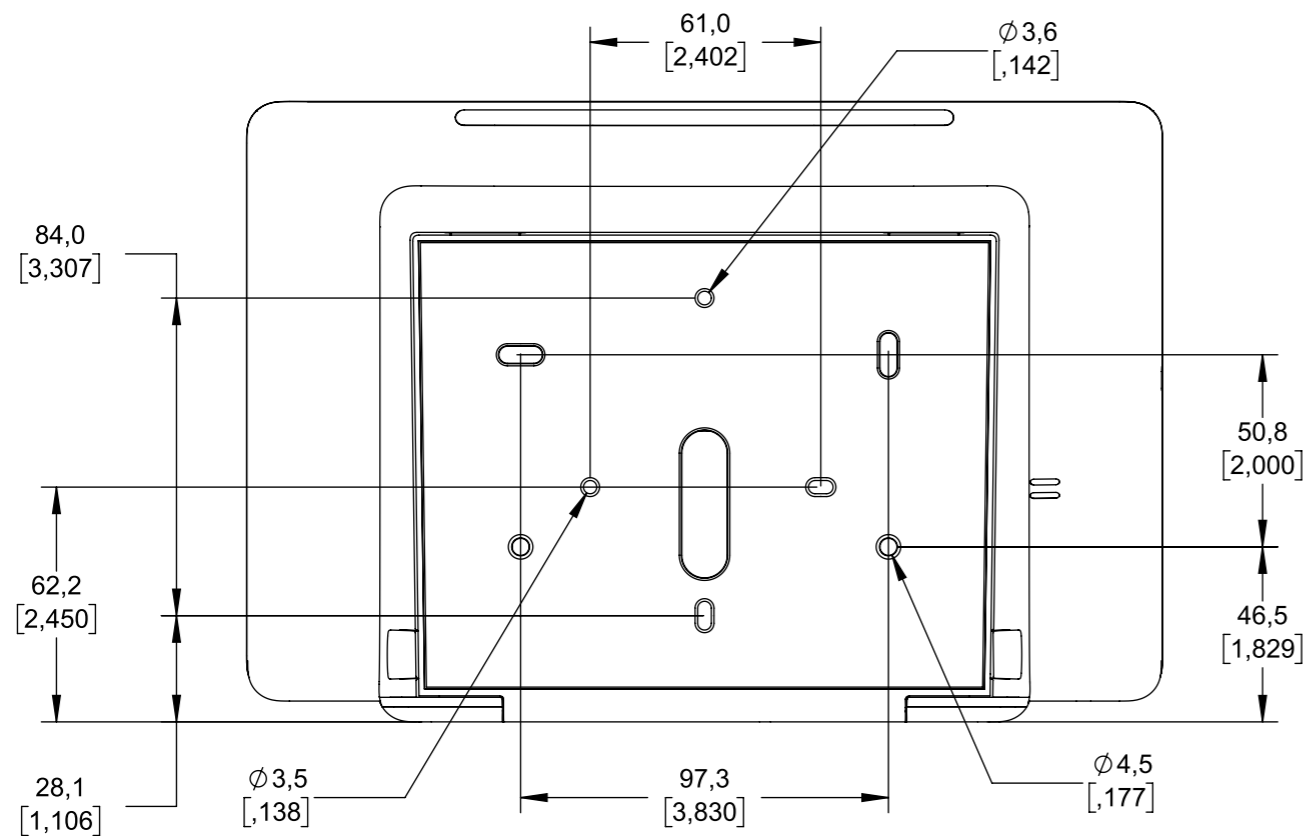

Sheet 1 of 2

European projection 

Cisco Room Navigator - Table Stand

Unit: mm (in.)

Sheet size: A3

Scale: 1:2

Cisco Room Navigator - Wall Mount

Sheet 2 of 2

European projection 

Unit: mm (in.)

Sheet size: A3

Scale: 1:2