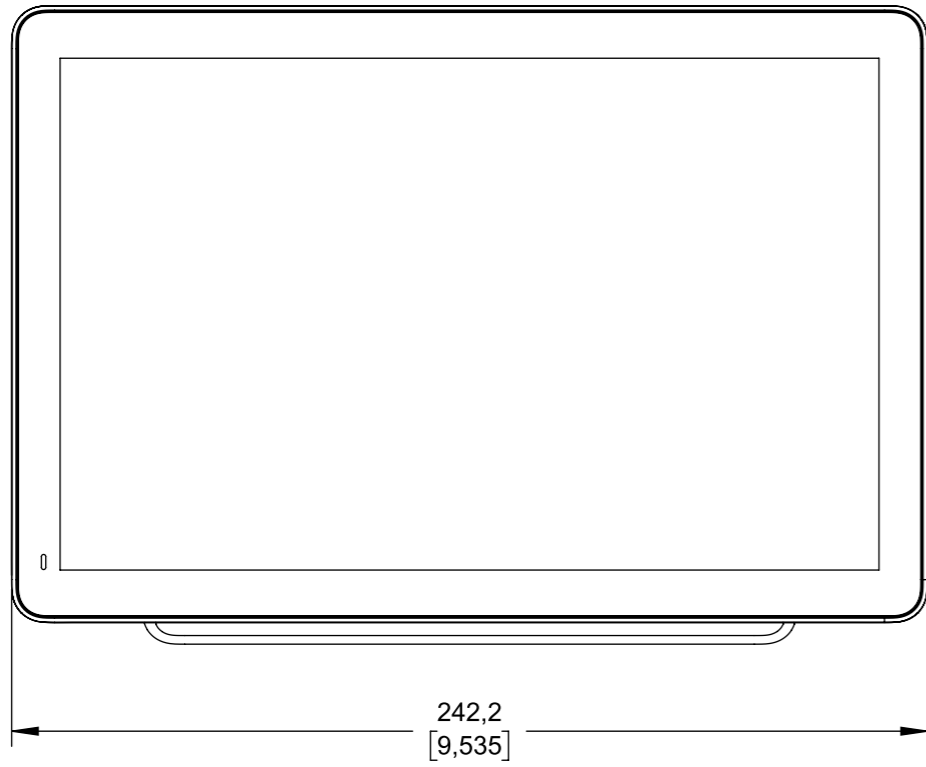

Sheet 1 of 2

European projection 

Cisco Room Navigator - Table Stand

Unit: mm (in.)

Sheet size: A3

Scale: 1:2

Cisco Room Navigator - Wall Mount

Sheet 2 of 2

European projection 

Unit: mm (in.)

Sheet size: A3

Scale: 1:2