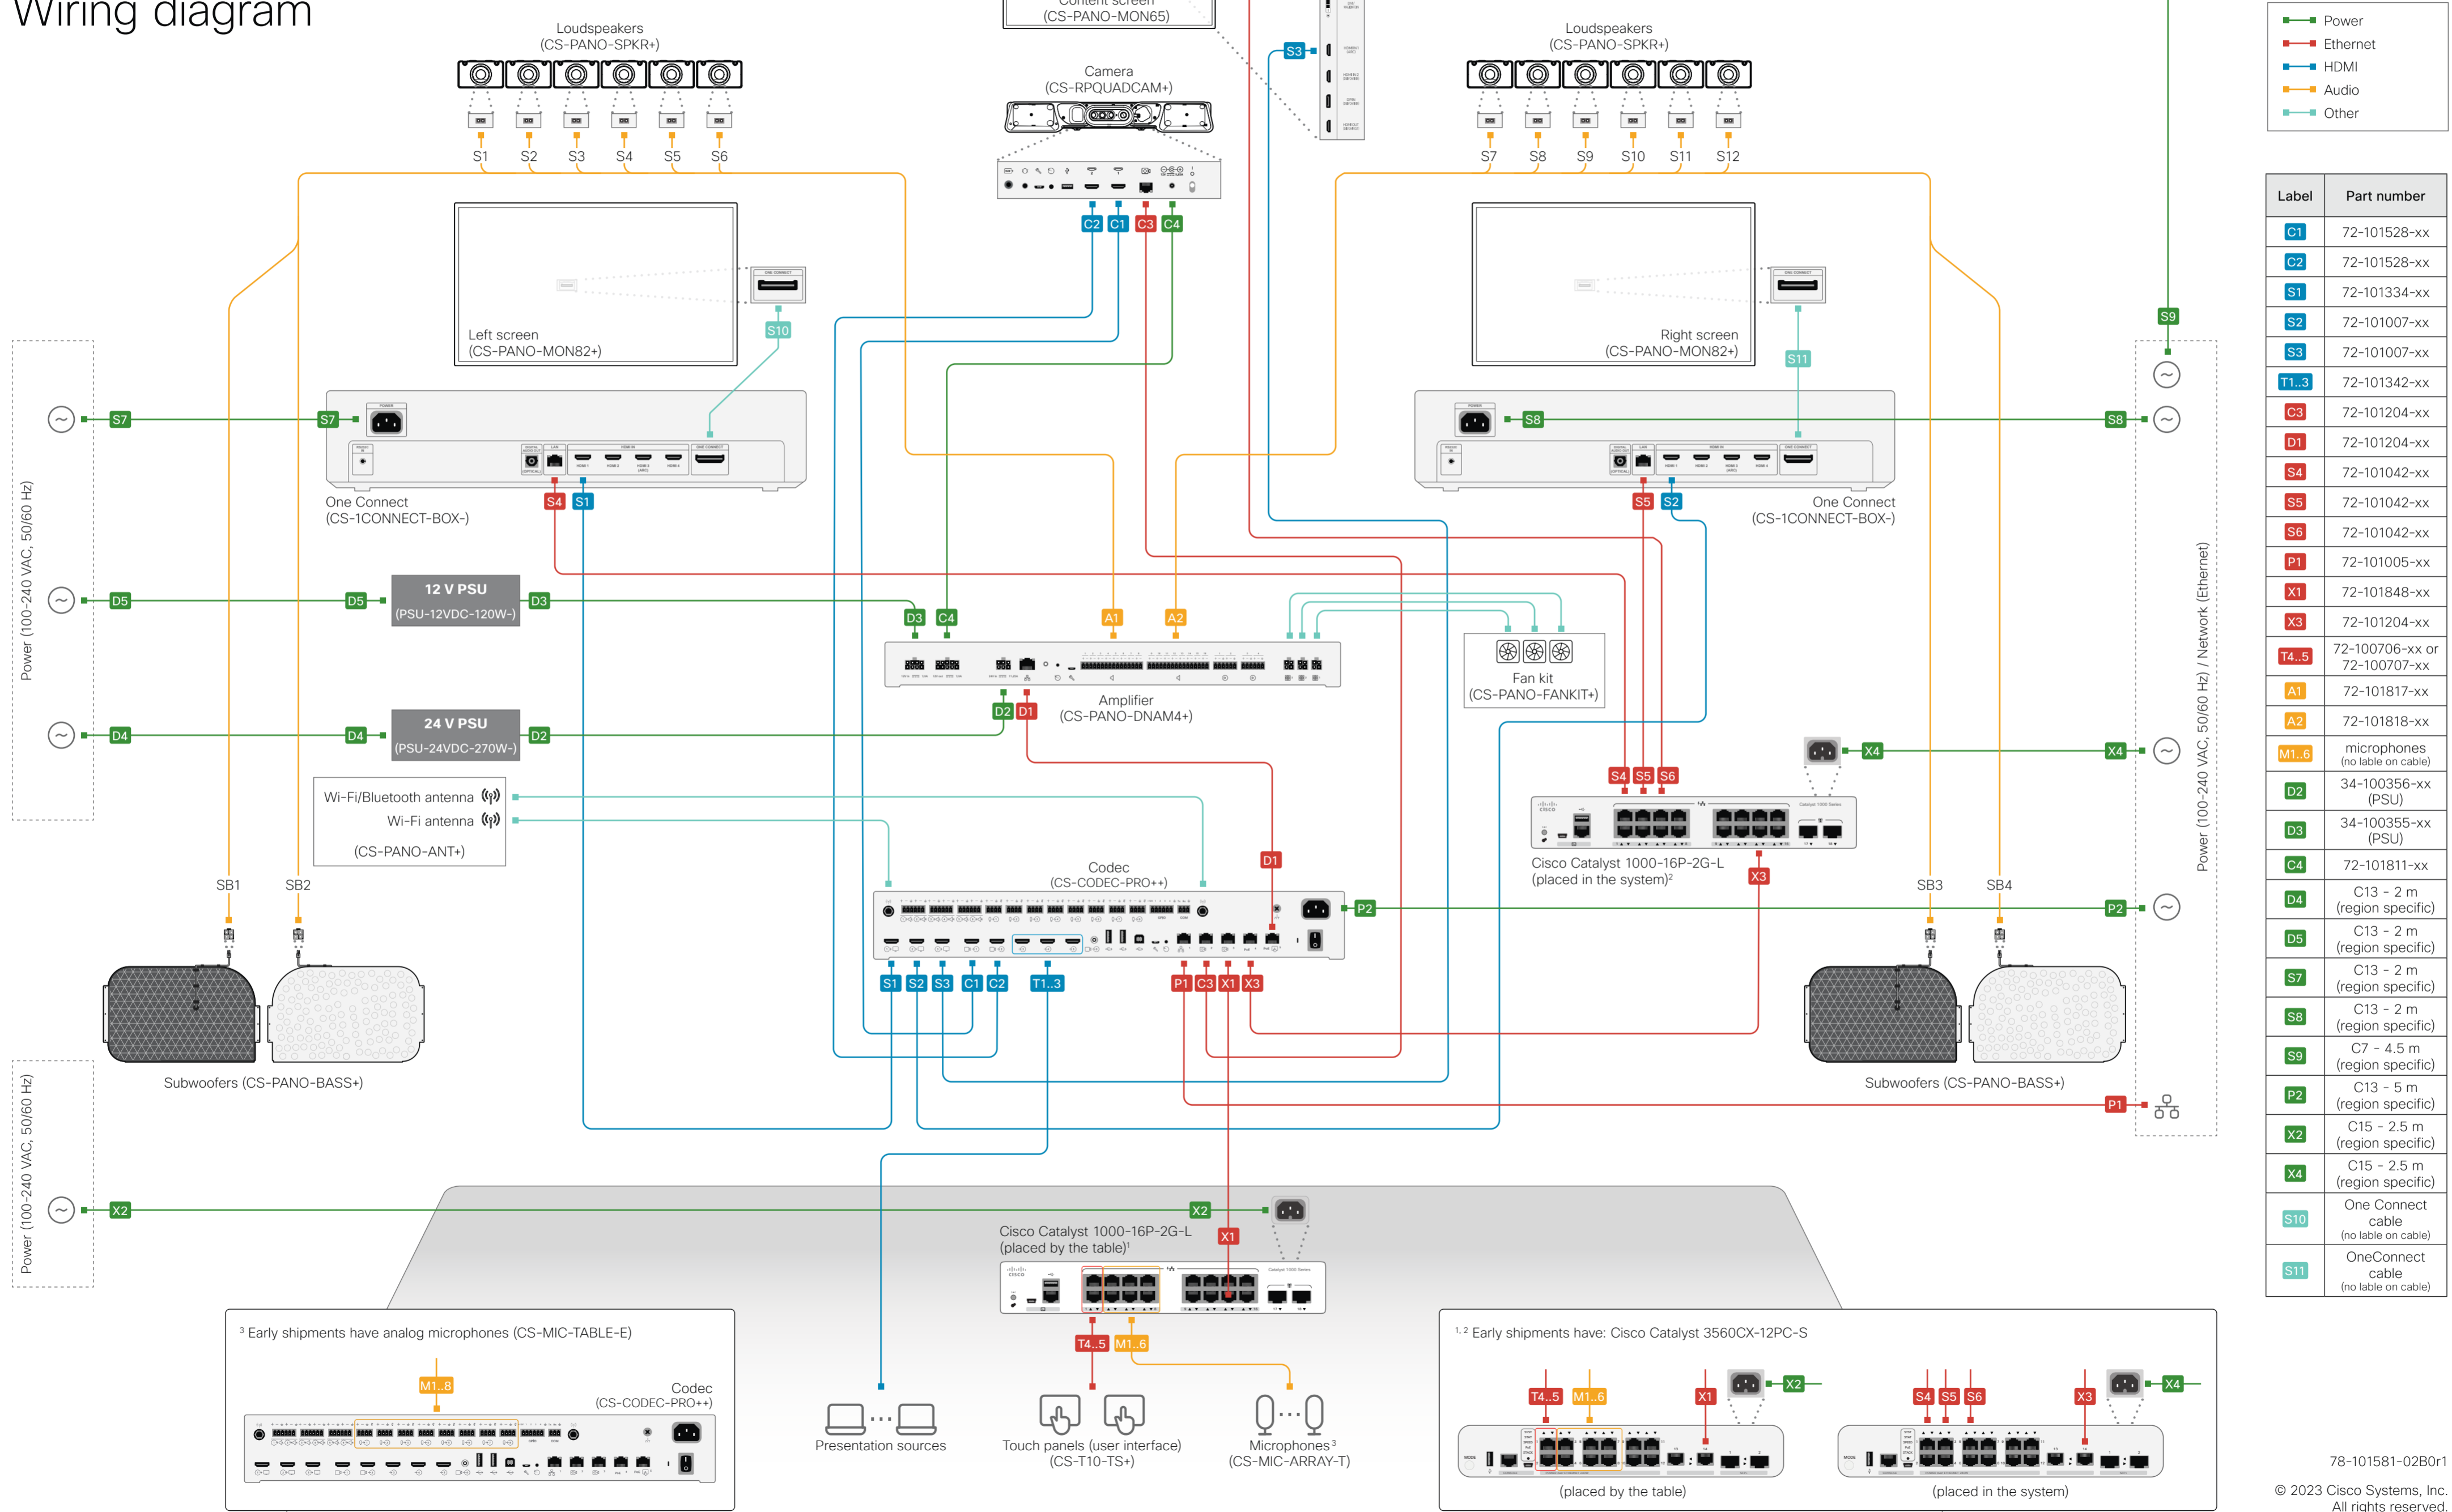

Cisco Room Panorama

82-INCH MAIN SCREENS

Wiring diagram

Power	Green line
Ethernet	Red line
HDMI	Blue line
Audio	Orange line
Other	Cyan line

Label	Part number
C1	72-101528-xx
C2	72-101528-xx
S1	72-101334-xx
S2	72-101007-xx
S3	72-101007-xx
T1..3	72-101342-xx
C3	72-101204-xx
D1	72-101204-xx
S4	72-101042-xx
S5	72-101042-xx
S6	72-101042-xx
P1	72-101005-xx
X1	72-101848-xx
X3	72-101204-xx
T4..5	72-100706-xx or 72-100707-xx
A1	72-101817-xx
A2	72-101818-xx
M1..6	microphones (no label on cable)
D2	34-100356-xx (PSU)
D3	34-100355-xx (PSU)
C4	72-101811-xx
D4	C13 - 2 m (region specific)
D5	C13 - 2 m (region specific)
S7	C13 - 2 m (region specific)
S8	C13 - 2 m (region specific)
S9	C7 - 4.5 m (region specific)
P2	C13 - 5 m (region specific)
X2	C15 - 2.5 m (region specific)
X4	C15 - 2.5 m (region specific)
S10	One Connect cable (no label on cable)
S11	OneConnect cable (no label on cable)

³ Early shipments have analog microphones (CS-MIC-TABLE-E)

Codec (CS-CODEC-PRO++)

^{1,2} Early shipments have: Cisco Catalyst 3560CX-12PC-S

(placed by the table)

(placed in the system)