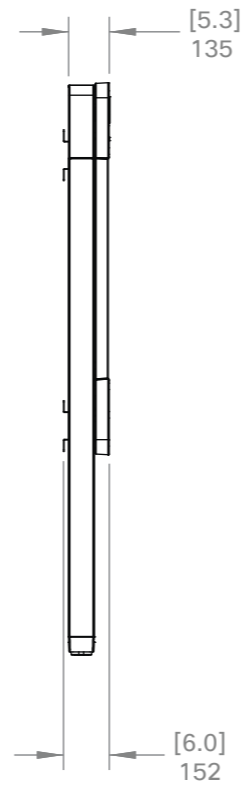

 Cisco Cisco Room Kit EQX Wallmount without displays	Unit: mm [inch]
	Sheet size: A3
	Scale: 1:25

Note:
 Figures in large brackets are approximate. The exact dimension depends on which screen model the customer has chosen.

Cisco Room Kit EQX
 Wallmount with 65-inch displays

Unit:	mm [inch]
Sheet size:	A3
Scale:	1:25

Note:
 Figures in large brackets are approximate. The exact dimension depends on which screen model the customer has chosen.

Cisco Room Kit EQX
 Wallmount with 75-inch displays

Unit:	mm [inch]
Sheet size:	A3
Scale:	1:25

Cisco Room Kit EQX
Wallstand without displays

Unit:	mm [inch]
Sheet size:	A3
Scale:	1:25

Note:
 Figures in large brackets are approximate. The exact dimension depends on which screen model the customer has chosen.

Cisco Room Kit EQX
 Wallstand with 65-inch displays

Unit:	mm [inch]
Sheet size:	A3
Scale:	1:25

Note:
 Figures in large brackets are approximate. The exact dimension depends on which screen model the customer has chosen.