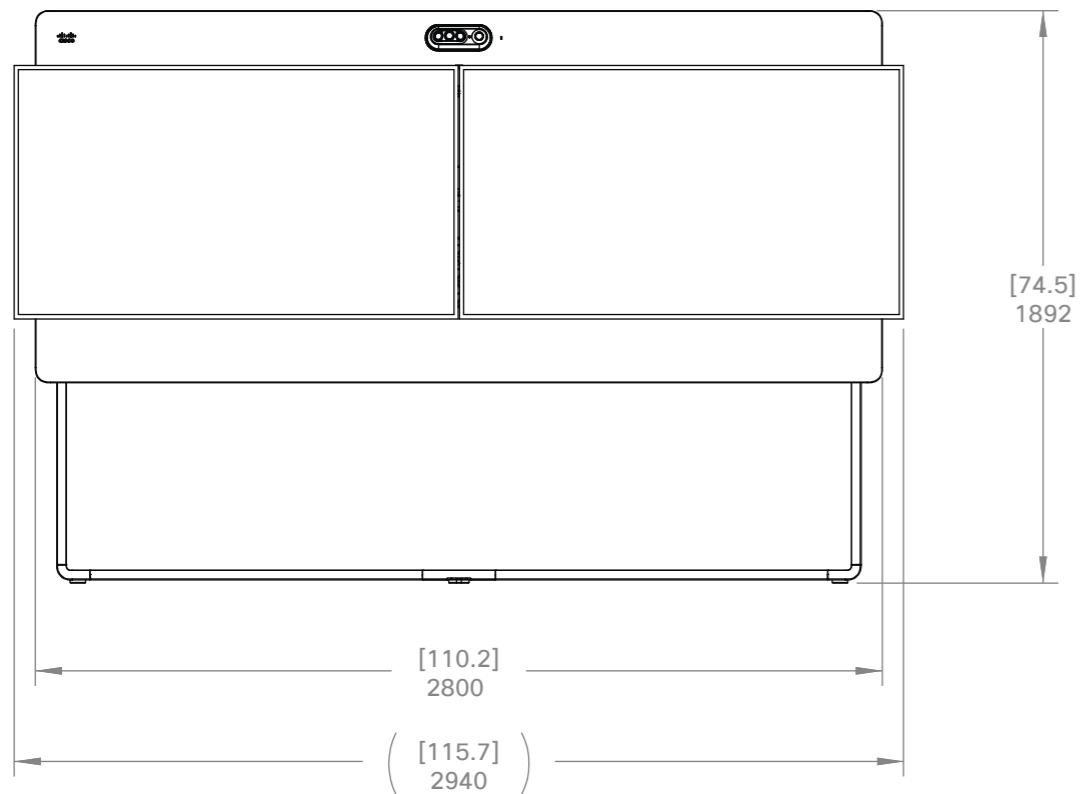

Cisco Room Kit EQX
 Wallmount with 65-inch displays

Unit:	mm [inch]
Sheet size:	A3
Scale:	1:25

Note:
 Figures in large brackets are approximate. The exact dimension depends on which screen model the customer has chosen.

Cisco Room Kit EQX
 Wallmount with 75-inch displays

Unit:	mm [inch]
Sheet size:	A3
Scale:	1:25

Cisco Room Kit EQX
Wallstand without displays

Unit:	mm [inch]
Sheet size:	A3
Scale:	1:25

Note:
 Figures in large brackets are approximate. The exact dimension depends on which screen model the customer has chosen.

Cisco Room Kit EQX
 Wallstand with 65-inch displays

Unit:	mm [inch]
Sheet size:	A3
Scale:	1:25

Note:
 Figures in large brackets are approximate. The exact dimension depends on which screen model the customer has chosen.

Cisco Room Kit EQX
 Wallstand with 75-inch displays

Unit:	mm [inch]
Sheet size:	A3
Scale:	1:25

Cisco Room Kit EQX
Floorstand without displays

Unit:	mm [inch]
Sheet size:	A3
Scale:	1:25

Note:
 Figures in large brackets are approximate. The exact dimension depends on which screen model the customer has chosen.