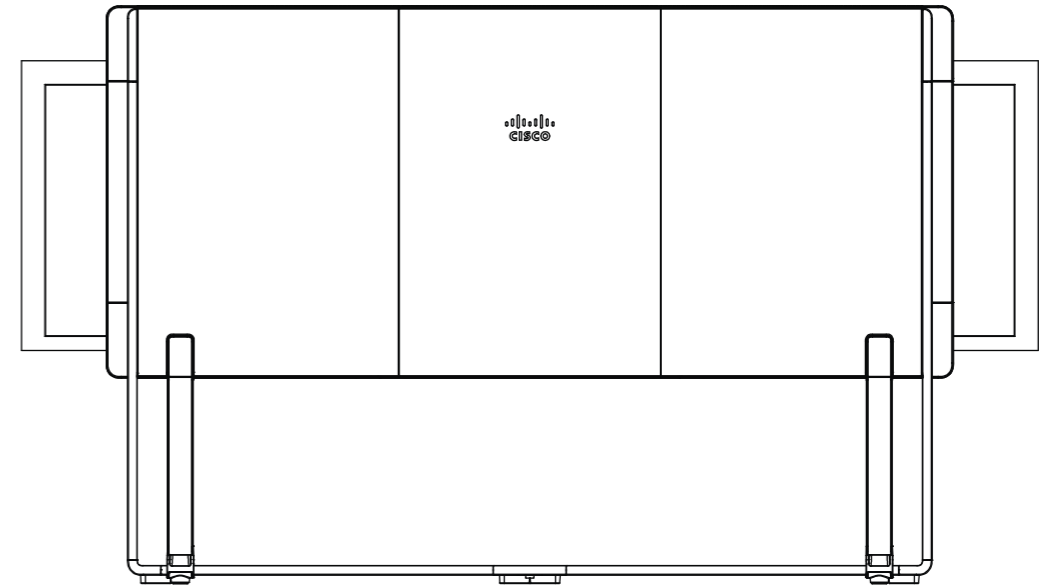

Cisco Room Kit EQX
 Wallstand with 65-inch displays

Unit:	mm [inch]
Sheet size:	A3
Scale:	1:25

Note:
 Figures in large brackets are approximate. The exact dimension depends on which screen model the customer has chosen.

Cisco Room Kit EQX
 Wallstand with 75-inch displays

Unit:	mm [inch]
Sheet size:	A3
Scale:	1:25

Cisco Room Kit EQX
Floorstand without displays

Unit:	mm [inch]
Sheet size:	A3
Scale:	1:25

Note:
 Figures in large brackets are approximate. The exact dimension depends on which screen model the customer has chosen.

 Cisco Room Kit EQX Floorstand with 65-inch displays	Unit: mm [inch]
	Sheet size: A3
	Scale: 1:25

Note:
 Figures in large brackets are approximate. The exact dimension depends on which screen model the customer has chosen.

 Cisco Room Kit EQX Floorstand with 75-inch displays	Unit:	mm [inch]
	Sheet size:	A3
	Scale:	1:25