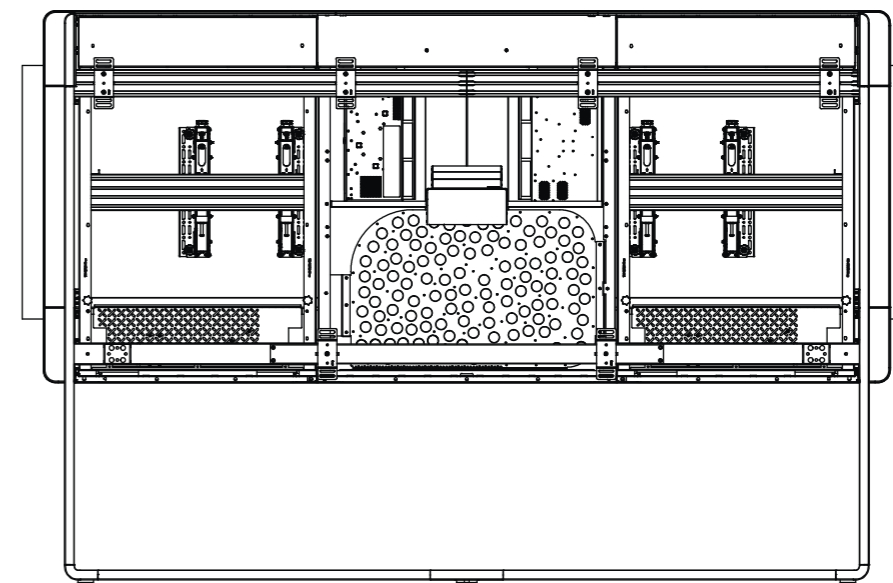

 Cisco Cisco Room Kit EQX Wallmount without displays	Unit: mm [inch]
	Sheet size: A3
	Scale: 1:25

Note:
 Figures in large brackets are approximate. The exact dimension depends on which screen model the customer has chosen.

Cisco Room Kit EQX
 Wallmount with 65-inch displays

Unit:	mm [inch]
Sheet size:	A3
Scale:	1:25

Note:
 Figures in large brackets are approximate. The exact dimension depends on which screen model the customer has chosen.

Cisco Room Kit EQX
 Wallmount with 75-inch displays

Unit:	mm [inch]
Sheet size:	A3
Scale:	1:25

Cisco Room Kit EQX
Wallstand without displays

Unit:	mm [inch]
Sheet size:	A3
Scale:	1:25

Note:
 Figures in large brackets are approximate. The exact dimension depends on which screen model the customer has chosen.

Cisco Room Kit EQX
 Wallstand with 65-inch displays

Unit:	mm [inch]
Sheet size:	A3
Scale:	1:25

Note:
 Figures in large brackets are approximate. The exact dimension depends on which screen model the customer has chosen.