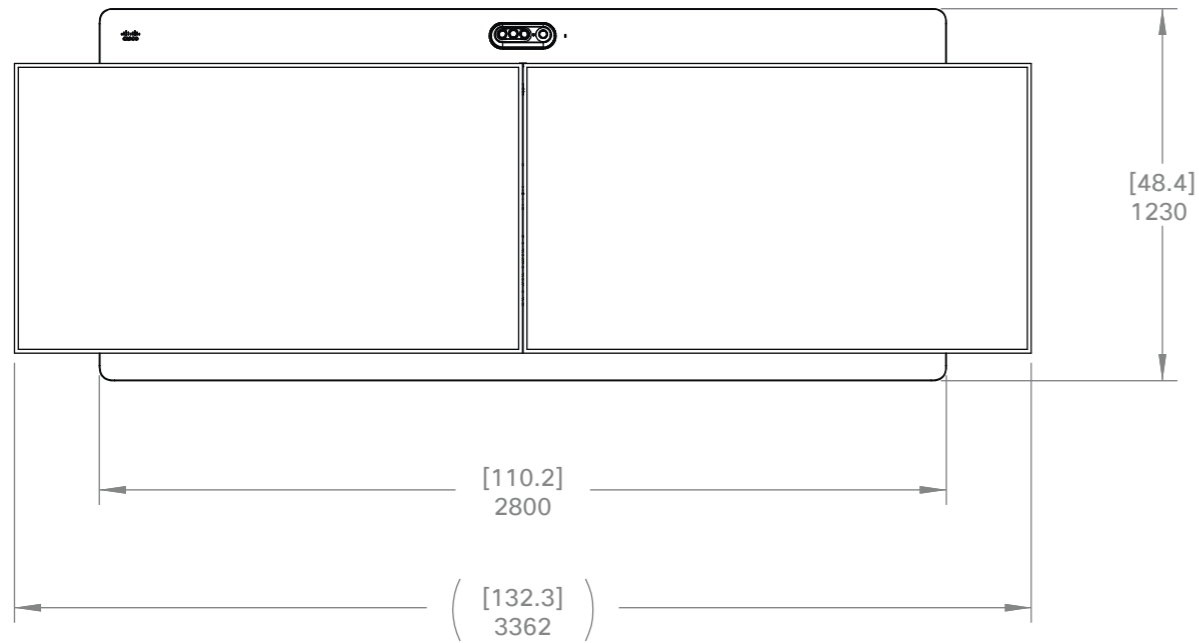

 Cisco Cisco Room Kit EQX Wallmount without displays	Unit: mm [inch]
	Sheet size: A3
	Scale: 1:25

Note:
 Figures in large brackets are approximate. The exact dimension depends on which screen model the customer has chosen.

Cisco Room Kit EQX
 Wallmount with 65-inch displays

Unit:	mm [inch]
Sheet size:	A3
Scale:	1:25

Note:
 Figures in large brackets are approximate. The exact dimension depends on which screen model the customer has chosen.

Cisco Room Kit EQX
 Wallmount with 75-inch displays

Unit:	mm [inch]
Sheet size:	A3
Scale:	1:25

Cisco Room Kit EQX
Wallstand without displays

Unit:	mm [inch]
Sheet size:	A3
Scale:	1:25

Note:
 Figures in large brackets are approximate. The exact dimension depends on which screen model the customer has chosen.

Cisco Room Kit EQX
 Wallstand with 65-inch displays

Unit:	mm [inch]
Sheet size:	A3
Scale:	1:25

Note:
 Figures in large brackets are approximate. The exact dimension depends on which screen model the customer has chosen.