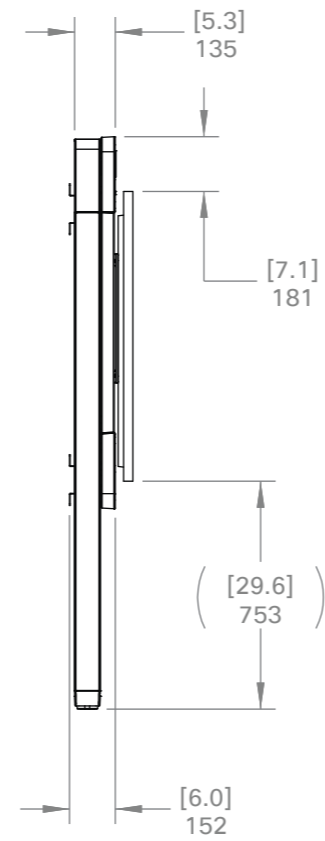

Cisco Room Kit EQX
 Wallmount with 65-inch displays

Unit:	mm [inch]
Sheet size:	A3
Scale:	1:25

Note:
 Figures in large brackets are approximate. The exact dimension depends on which screen model the customer has chosen.

Cisco Room Kit EQX
 Wallmount with 75-inch displays

Unit:	mm [inch]
Sheet size:	A3
Scale:	1:25

Cisco Room Kit EQX
Wallstand without displays

Unit:	mm [inch]
Sheet size:	A3
Scale:	1:25

Note:
 Figures in large brackets are approximate. The exact dimension depends on which screen model the customer has chosen.

Cisco Room Kit EQX
 Wallstand with 65-inch displays

Unit:	mm [inch]
Sheet size:	A3
Scale:	1:25

Note:
 Figures in large brackets are approximate. The exact dimension depends on which screen model the customer has chosen.

Cisco Room Kit EQX
 Wallstand with 75-inch displays

Unit:	mm [inch]
Sheet size:	A3
Scale:	1:25

Cisco Room Kit EQX
Floorstand without displays

Unit:	mm [inch]
Sheet size:	A3
Scale:	1:25

Note:
 Figures in large brackets are approximate. The exact dimension depends on which screen model the customer has chosen.