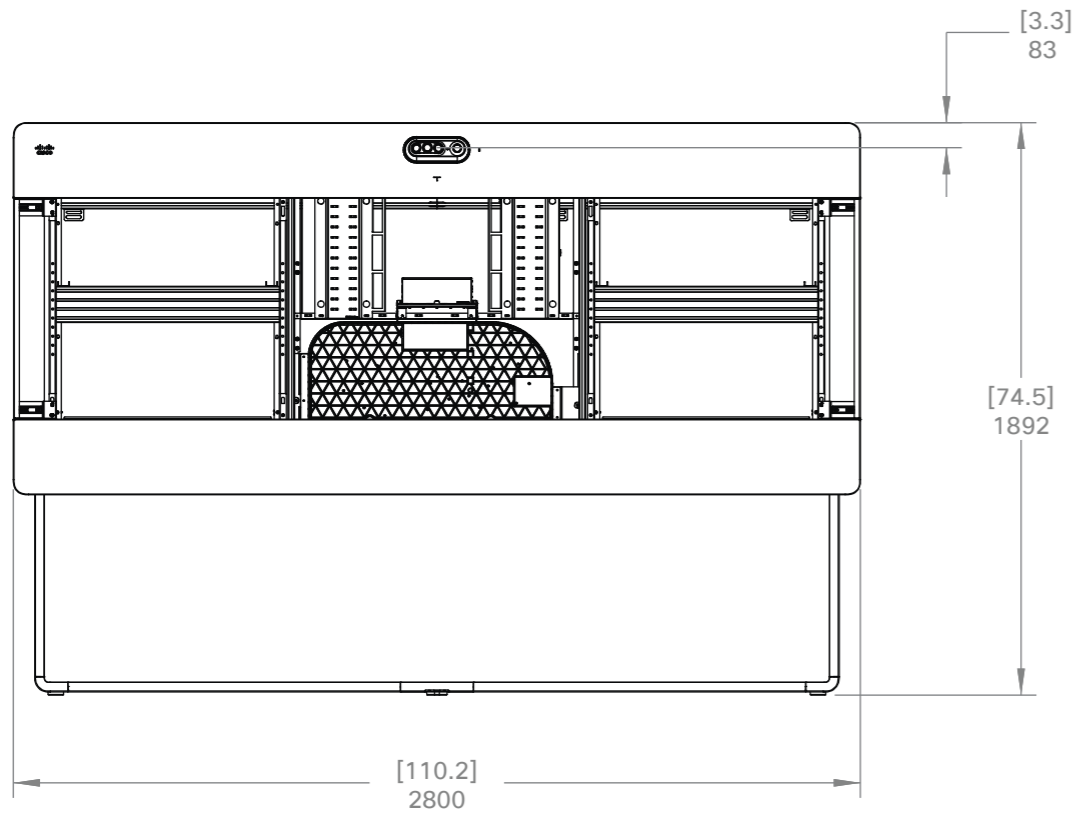

 Cisco Cisco Room Kit EQX Wallmount without displays	Unit: mm [inch]
	Sheet size: A3
	Scale: 1:25

Note:
 Figures in large brackets are approximate. The exact dimension depends on which screen model the customer has chosen.

Cisco Room Kit EQX
 Wallmount with 65-inch displays

Unit:	mm [inch]
Sheet size:	A3
Scale:	1:25

Note:
 Figures in large brackets are approximate. The exact dimension depends on which screen model the customer has chosen.

Cisco Room Kit EQX
 Wallmount with 75-inch displays

Unit:	mm [inch]
Sheet size:	A3
Scale:	1:25

Cisco Room Kit EQX
Wallstand without displays

Unit:	mm [inch]
Sheet size:	A3
Scale:	1:25

Note:
 Figures in large brackets are approximate. The exact dimension depends on which screen model the customer has chosen.

Cisco Room Kit EQX
 Wallstand with 65-inch displays

Unit:	mm [inch]
Sheet size:	A3
Scale:	1:25

Note:
 Figures in large brackets are approximate. The exact dimension depends on which screen model the customer has chosen.