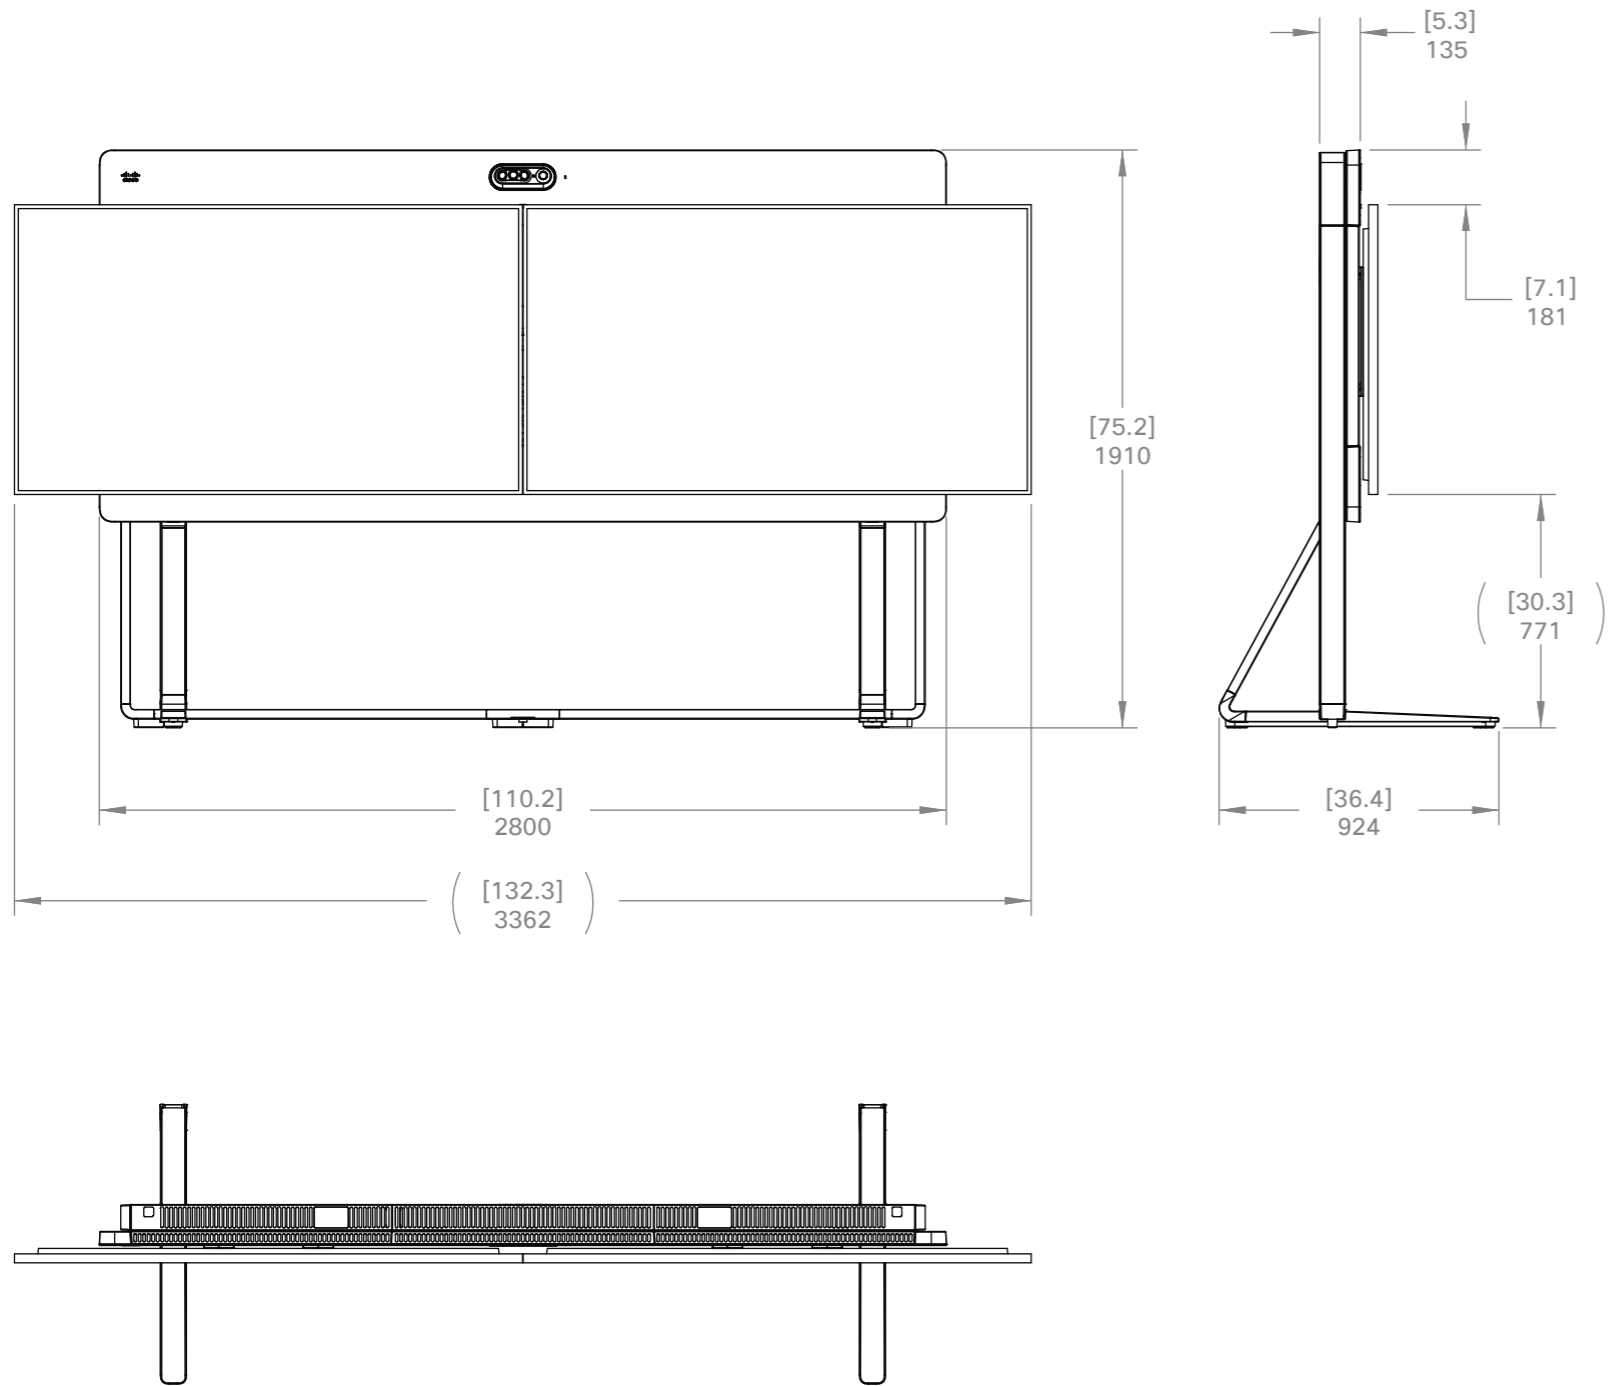

Cisco Room Kit EQX
 Wallstand with 65-inch displays

Unit:	mm [inch]
Sheet size:	A3
Scale:	1:25

Note:
 Figures in large brackets are approximate. The exact dimension depends on which screen model the customer has chosen.

Cisco Room Kit EQX
 Wallstand with 75-inch displays

Unit:	mm [inch]
Sheet size:	A3
Scale:	1:25

Cisco Room Kit EQX
Floorstand without displays

Unit:	mm [inch]
Sheet size:	A3
Scale:	1:25

Note:
 Figures in large brackets are approximate. The exact dimension depends on which screen model the customer has chosen.

 Cisco Room Kit EQX Floorstand with 65-inch displays	Unit: mm [inch]
	Sheet size: A3
	Scale: 1:25

Note:
 Figures in large brackets are approximate. The exact dimension depends on which screen model the customer has chosen.

 Cisco Room Kit EQX Floorstand with 75-inch displays	Unit:	mm [inch]
	Sheet size:	A3
	Scale:	1:25