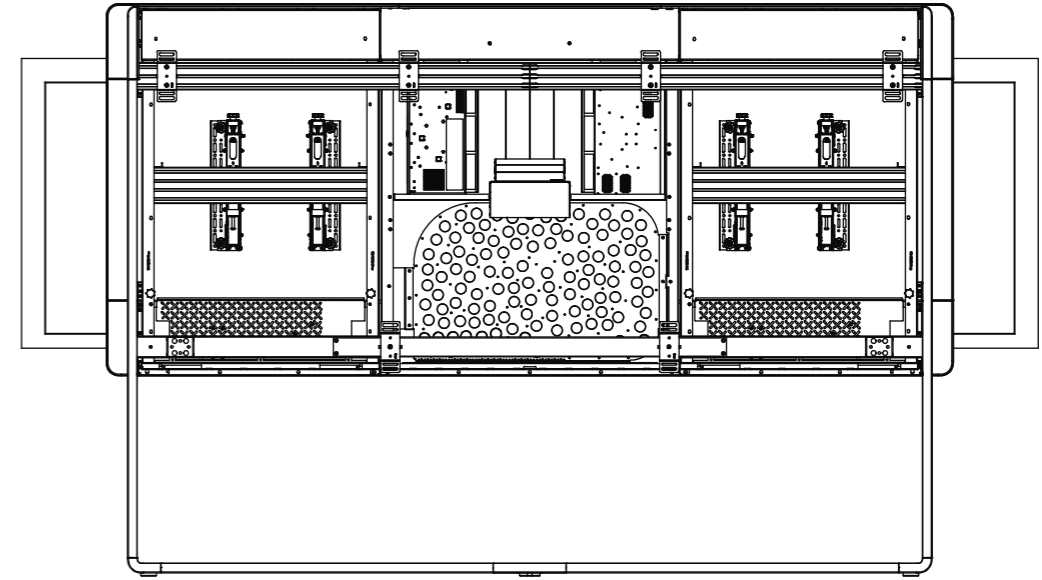

Cisco Room Kit EQX
 Wallmount with 65-inch displays

Unit:	mm [inch]
Sheet size:	A3
Scale:	1:25

Note:
 Figures in large brackets are approximate. The exact dimension depends on which screen model the customer has chosen.

Cisco Room Kit EQX
 Wallmount with 75-inch displays

Unit:	mm [inch]
Sheet size:	A3
Scale:	1:25

Cisco Room Kit EQX
Wallstand without displays

Unit:	mm [inch]
Sheet size:	A3
Scale:	1:25

Note:
 Figures in large brackets are approximate. The exact dimension depends on which screen model the customer has chosen.

Cisco Room Kit EQX
 Wallstand with 65-inch displays

Unit:	mm [inch]
Sheet size:	A3
Scale:	1:25

Note:
 Figures in large brackets are approximate. The exact dimension depends on which screen model the customer has chosen.

Cisco Room Kit EQX
 Wallstand with 75-inch displays

Unit:	mm [inch]
Sheet size:	A3
Scale:	1:25

Cisco Room Kit EQX
Floorstand without displays

Unit:	mm [inch]
Sheet size:	A3
Scale:	1:25

Note:
 Figures in large brackets are approximate. The exact dimension depends on which screen model the customer has chosen.