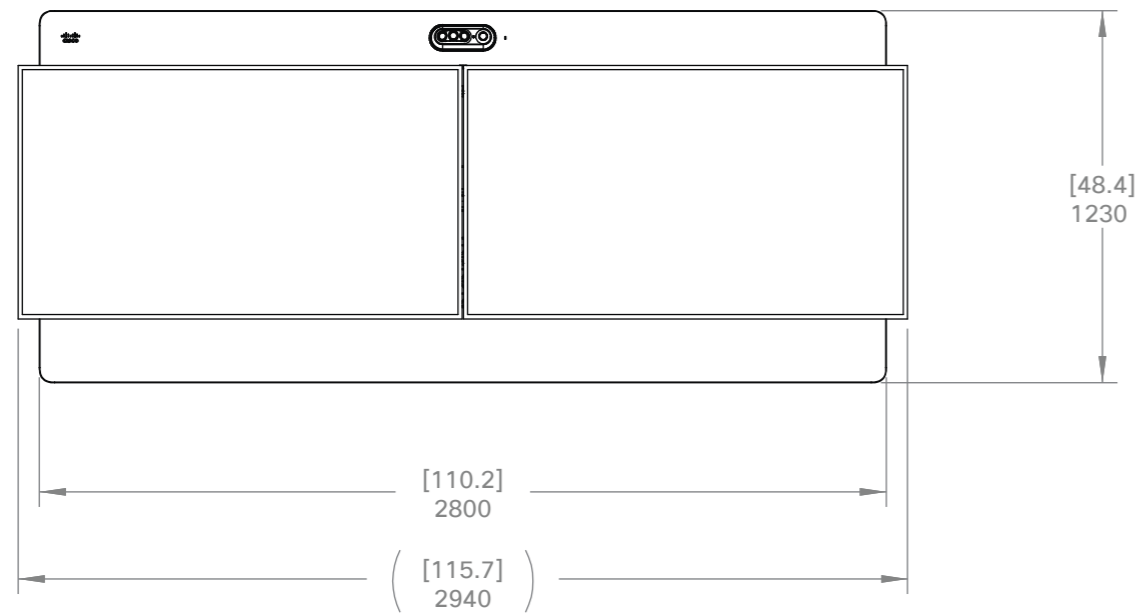

 Cisco Cisco Room Kit EQX Wallmount without displays	Unit: mm [inch]
	Sheet size: A3
	Scale: 1:25

Note:
 Figures in large brackets are approximate. The exact dimension depends on which screen model the customer has chosen.

Cisco Room Kit EQX
 Wallmount with 65-inch displays

Unit:	mm [inch]
Sheet size:	A3
Scale:	1:25

Note:
 Figures in large brackets are approximate. The exact dimension depends on which screen model the customer has chosen.

Cisco Room Kit EQX
 Wallmount with 75-inch displays

Unit:	mm [inch]
Sheet size:	A3
Scale:	1:25

Cisco Room Kit EQX
Wallstand without displays

Unit:	mm [inch]
Sheet size:	A3
Scale:	1:25

Note:
 Figures in large brackets are approximate. The exact dimension depends on which screen model the customer has chosen.

Cisco Room Kit EQX
 Wallstand with 65-inch displays

Unit:	mm [inch]
Sheet size:	A3
Scale:	1:25

Note:
 Figures in large brackets are approximate. The exact dimension depends on which screen model the customer has chosen.