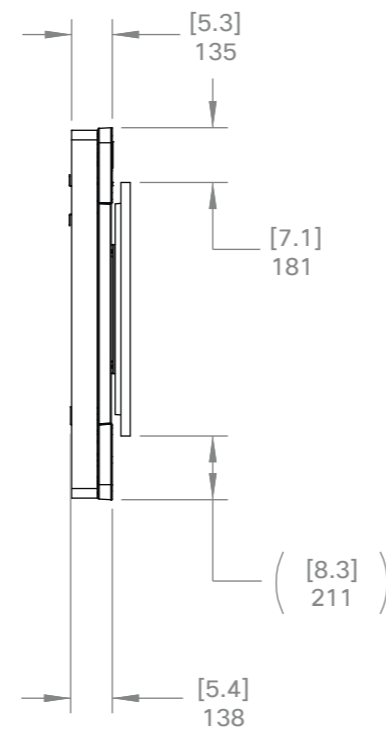

 Cisco Cisco Room Kit EQX Wallmount without displays	Unit: mm [inch]
	Sheet size: A3
	Scale: 1:25

Note:
 Figures in large brackets are approximate. The exact dimension depends on which screen model the customer has chosen.

Cisco Room Kit EQX
 Wallmount with 65-inch displays

Unit:	mm [inch]
Sheet size:	A3
Scale:	1:25

Note:
 Figures in large brackets are approximate. The exact dimension depends on which screen model the customer has chosen.

Cisco Room Kit EQX
 Wallmount with 75-inch displays

Unit:	mm [inch]
Sheet size:	A3
Scale:	1:25

Cisco Room Kit EQX
Wallstand without displays

Unit:	mm [inch]
Sheet size:	A3
Scale:	1:25

Note:
 Figures in large brackets are approximate. The exact dimension depends on which screen model the customer has chosen.

Cisco Room Kit EQX
 Wallstand with 65-inch displays

Unit:	mm [inch]
Sheet size:	A3
Scale:	1:25

Note:
 Figures in large brackets are approximate. The exact dimension depends on which screen model the customer has chosen.