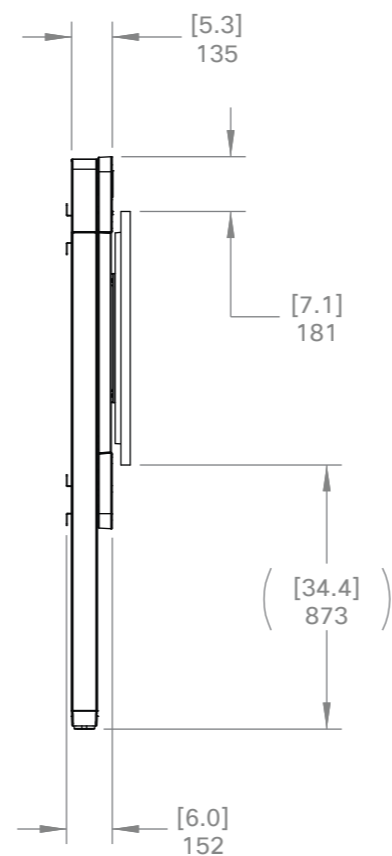

 Cisco Cisco Room Kit EQX Wallmount without displays	Unit: mm [inch]
	Sheet size: A3
	Scale: 1:25

Note:
 Figures in large brackets are approximate. The exact dimension depends on which screen model the customer has chosen.

Cisco Room Kit EQX
 Wallmount with 65-inch displays

Unit:	mm [inch]
Sheet size:	A3
Scale:	1:25

Note:
 Figures in large brackets are approximate. The exact dimension depends on which screen model the customer has chosen.

Cisco Room Kit EQX
 Wallmount with 75-inch displays

Unit:	mm [inch]
Sheet size:	A3
Scale:	1:25

Cisco Room Kit EQX
Wallstand without displays

Unit:	mm [inch]
Sheet size:	A3
Scale:	1:25

Note:
 Figures in large brackets are approximate. The exact dimension depends on which screen model the customer has chosen.

Cisco Room Kit EQX
 Wallstand with 65-inch displays

Unit:	mm [inch]
Sheet size:	A3
Scale:	1:25

Note:
 Figures in large brackets are approximate. The exact dimension depends on which screen model the customer has chosen.