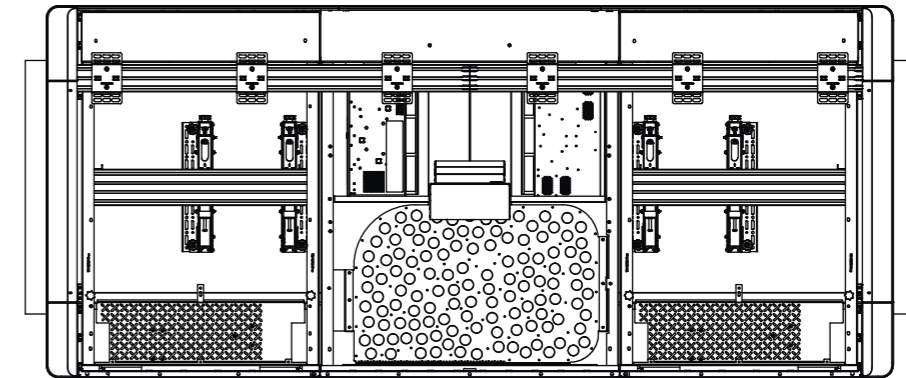

 Cisco Cisco Room Kit EQX Wallmount without displays	Unit: mm [inch]
	Sheet size: A3
	Scale: 1:25

Note:
 Figures in large brackets are approximate. The exact dimension depends on which screen model the customer has chosen.

Cisco Room Kit EQX
 Wallmount with 65-inch displays

Unit:	mm [inch]
Sheet size:	A3
Scale:	1:25

Note:
 Figures in large brackets are approximate. The exact dimension depends on which screen model the customer has chosen.

Cisco Room Kit EQX
 Wallmount with 75-inch displays

Unit:	mm [inch]
Sheet size:	A3
Scale:	1:25

Cisco Room Kit EQX
Wallstand without displays

Unit:	mm [inch]
Sheet size:	A3
Scale:	1:25

Note:
 Figures in large brackets are approximate. The exact dimension depends on which screen model the customer has chosen.

Cisco Room Kit EQX
 Wallstand with 65-inch displays

Unit:	mm [inch]
Sheet size:	A3
Scale:	1:25

Note:
 Figures in large brackets are approximate. The exact dimension depends on which screen model the customer has chosen.