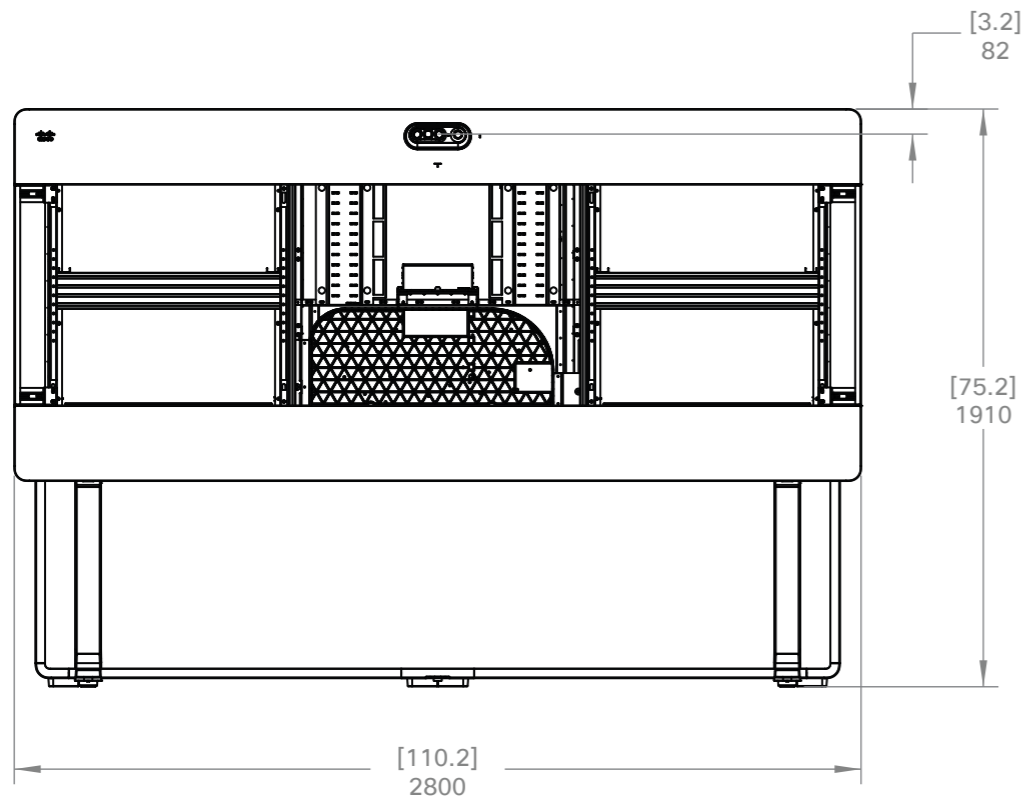

Cisco Room Kit EQX
 Wallmount with 75-inch displays

Unit:	mm [inch]
Sheet size:	A3
Scale:	1:25

Cisco Room Kit EQX
Wallstand without displays

Unit:	mm [inch]
Sheet size:	A3
Scale:	1:25

Note:
 Figures in large brackets are approximate. The exact dimension depends on which screen model the customer has chosen.

Cisco Room Kit EQX
 Wallstand with 65-inch displays

Unit:	mm [inch]
Sheet size:	A3
Scale:	1:25

Note:
 Figures in large brackets are approximate. The exact dimension depends on which screen model the customer has chosen.

Cisco Room Kit EQX
 Wallstand with 75-inch displays

Unit:	mm [inch]
Sheet size:	A3
Scale:	1:25

Cisco Room Kit EQX
Floorstand without displays

Unit:	mm [inch]
Sheet size:	A3
Scale:	1:25

Note:
 Figures in large brackets are approximate. The exact dimension depends on which screen model the customer has chosen.

 Cisco Room Kit EQX Floorstand with 65-inch displays	Unit: mm [inch]
	Sheet size: A3
	Scale: 1:25

Note:
 Figures in large brackets are approximate. The exact dimension depends on which screen model the customer has chosen.