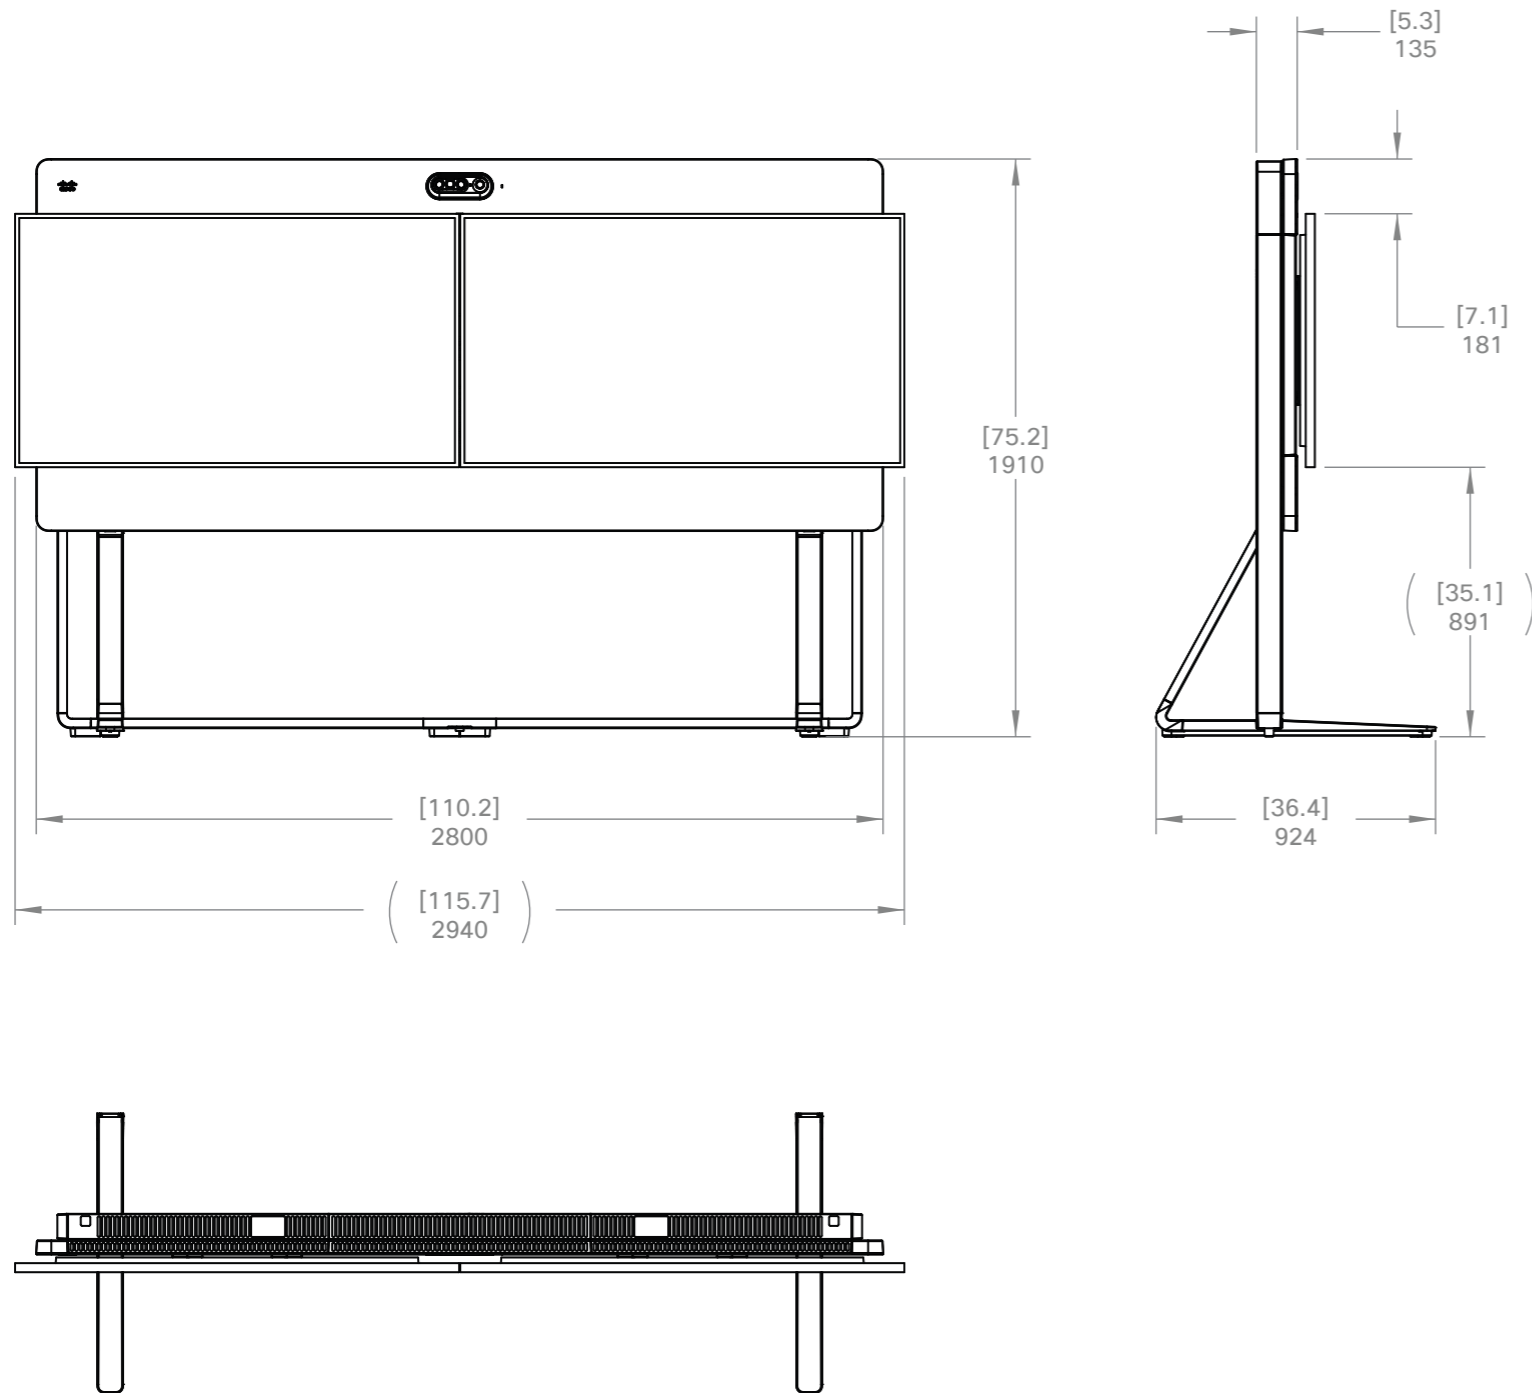

Cisco Room Kit EQX
 Wallmount with 75-inch displays

Unit:	mm [inch]
Sheet size:	A3
Scale:	1:25

Cisco Room Kit EQX
Wallstand without displays

Unit:	mm [inch]
Sheet size:	A3
Scale:	1:25

Note:
 Figures in large brackets are approximate. The exact dimension depends on which screen model the customer has chosen.

Cisco Room Kit EQX
 Wallstand with 65-inch displays

Unit:	mm [inch]
Sheet size:	A3
Scale:	1:25

Note:
 Figures in large brackets are approximate. The exact dimension depends on which screen model the customer has chosen.

Cisco Room Kit EQX
 Wallstand with 75-inch displays

Unit:	mm [inch]
Sheet size:	A3
Scale:	1:25

Cisco Room Kit EQX
Floorstand without displays

Unit:	mm [inch]
Sheet size:	A3
Scale:	1:25

Note:
 Figures in large brackets are approximate. The exact dimension depends on which screen model the customer has chosen.

 Cisco Room Kit EQX Floorstand with 65-inch displays	Unit: mm [inch]
	Sheet size: A3
	Scale: 1:25

Note:
 Figures in large brackets are approximate. The exact dimension depends on which screen model the customer has chosen.