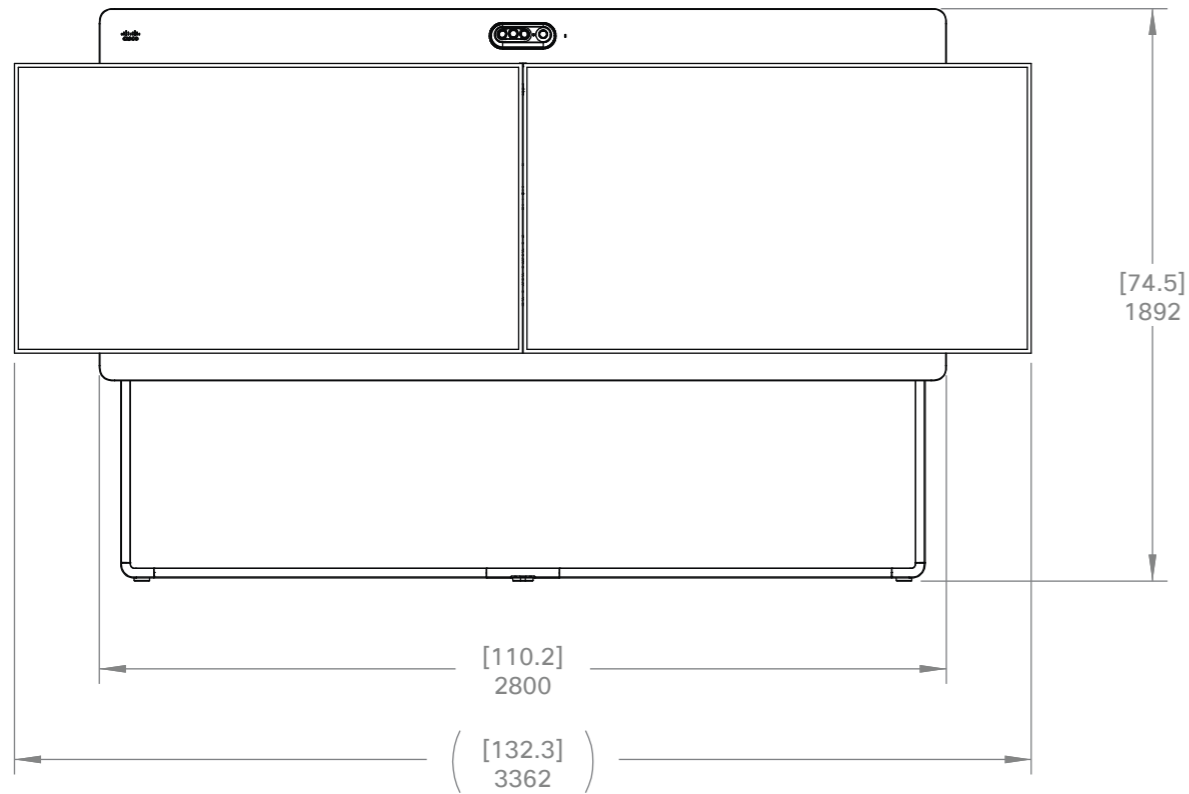

Cisco Room Kit EQX
 Wallmount with 65-inch displays

Unit:	mm [inch]
Sheet size:	A3
Scale:	1:25

Note:
 Figures in large brackets are approximate. The exact dimension depends on which screen model the customer has chosen.

Cisco Room Kit EQX
 Wallmount with 75-inch displays

Unit:	mm [inch]
Sheet size:	A3
Scale:	1:25

Cisco Room Kit EQX
Wallstand without displays

Unit:	mm [inch]
Sheet size:	A3
Scale:	1:25

Note:
 Figures in large brackets are approximate. The exact dimension depends on which screen model the customer has chosen.

Cisco Room Kit EQX
 Wallstand with 65-inch displays

Unit:	mm [inch]
Sheet size:	A3
Scale:	1:25

Note:
 Figures in large brackets are approximate. The exact dimension depends on which screen model the customer has chosen.

Cisco Room Kit EQX
 Wallstand with 75-inch displays

Unit:	mm [inch]
Sheet size:	A3
Scale:	1:25

Cisco Room Kit EQX
Floorstand without displays

Unit:	mm [inch]
Sheet size:	A3
Scale:	1:25

Note:
 Figures in large brackets are approximate. The exact dimension depends on which screen model the customer has chosen.