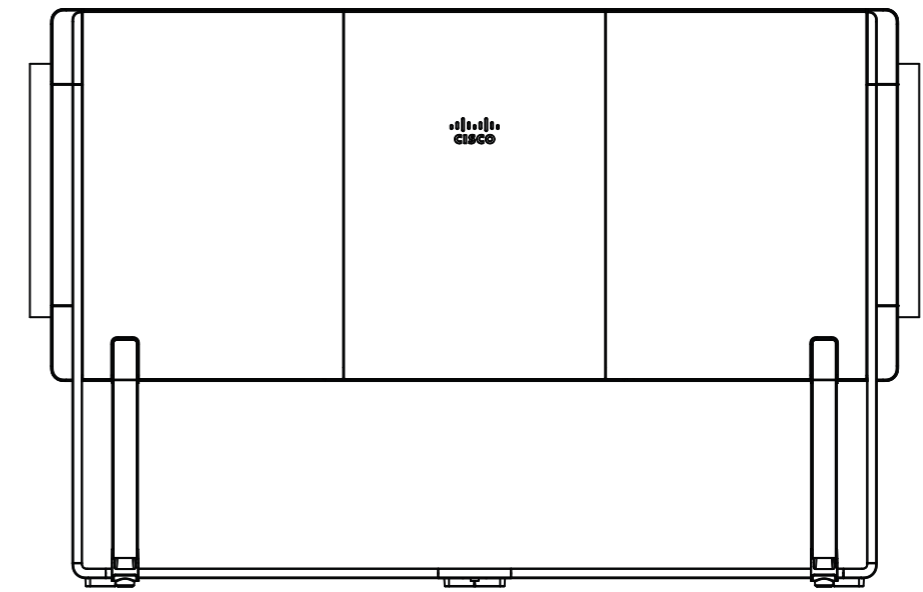

Cisco Room Kit EQX
 Wallmount with 65-inch displays

Unit:	mm [inch]
Sheet size:	A3
Scale:	1:25

Note:
 Figures in large brackets are approximate. The exact dimension depends on which screen model the customer has chosen.

Cisco Room Kit EQX
 Wallmount with 75-inch displays

Unit:	mm [inch]
Sheet size:	A3
Scale:	1:25

Cisco Room Kit EQX
Wallstand without displays

Unit:	mm [inch]
Sheet size:	A3
Scale:	1:25

Note:
 Figures in large brackets are approximate. The exact dimension depends on which screen model the customer has chosen.

Cisco Room Kit EQX
 Wallstand with 65-inch displays

Unit:	mm [inch]
Sheet size:	A3
Scale:	1:25

Note:
 Figures in large brackets are approximate. The exact dimension depends on which screen model the customer has chosen.

Cisco Room Kit EQX
 Wallstand with 75-inch displays

Unit:	mm [inch]
Sheet size:	A3
Scale:	1:25

Cisco Room Kit EQX
Floorstand without displays

Unit:	mm [inch]
Sheet size:	A3
Scale:	1:25

Note:
 Figures in large brackets are approximate. The exact dimension depends on which screen model the customer has chosen.