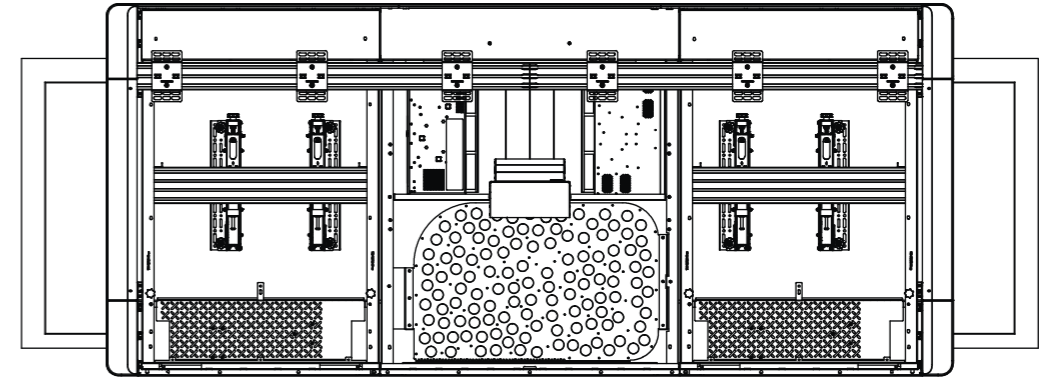

 Cisco Cisco Room Kit EQX Wallmount without displays	Unit: mm [inch]
	Sheet size: A3
	Scale: 1:25

Note:
 Figures in large brackets are approximate. The exact dimension depends on which screen model the customer has chosen.

Cisco Room Kit EQX
 Wallmount with 65-inch displays

Unit:	mm [inch]
Sheet size:	A3
Scale:	1:25

Note:
 Figures in large brackets are approximate. The exact dimension depends on which screen model the customer has chosen.

Cisco Room Kit EQX
 Wallmount with 75-inch displays

Unit:	mm [inch]
Sheet size:	A3
Scale:	1:25

Cisco Room Kit EQX
Wallstand without displays

Unit:	mm [inch]
Sheet size:	A3
Scale:	1:25

Note:
 Figures in large brackets are approximate. The exact dimension depends on which screen model the customer has chosen.

Cisco Room Kit EQX
 Wallstand with 65-inch displays

Unit:	mm [inch]
Sheet size:	A3
Scale:	1:25

Note:
 Figures in large brackets are approximate. The exact dimension depends on which screen model the customer has chosen.