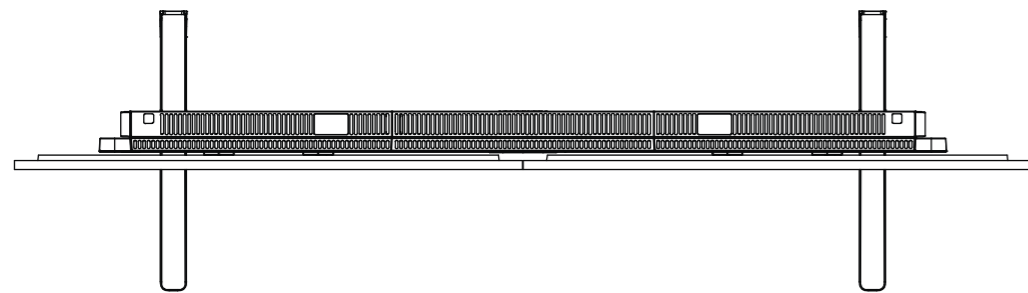

 Cisco Cisco Room Kit EQX Wallmount without displays	Unit: mm [inch]
	Sheet size: A3
	Scale: 1:25

Note:
 Figures in large brackets are approximate. The exact dimension depends on which screen model the customer has chosen.

Cisco Room Kit EQX
 Wallmount with 65-inch displays

Unit:	mm [inch]
Sheet size:	A3
Scale:	1:25

Note:
 Figures in large brackets are approximate. The exact dimension depends on which screen model the customer has chosen.

Cisco Room Kit EQX
 Wallmount with 75-inch displays

Unit:	mm [inch]
Sheet size:	A3
Scale:	1:25

Cisco Room Kit EQX
Wallstand without displays

Unit:	mm [inch]
Sheet size:	A3
Scale:	1:25

Note:
 Figures in large brackets are approximate. The exact dimension depends on which screen model the customer has chosen.

Cisco Room Kit EQX
 Wallstand with 65-inch displays

Unit:	mm [inch]
Sheet size:	A3
Scale:	1:25

Note:
 Figures in large brackets are approximate. The exact dimension depends on which screen model the customer has chosen.