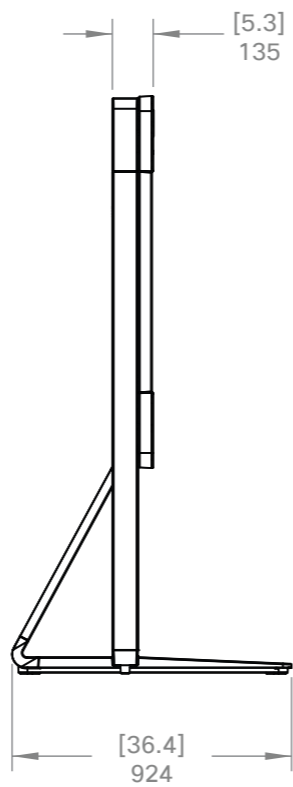

Cisco Room Kit EQX
 Wallmount with 65-inch displays

Unit:	mm [inch]
Sheet size:	A3
Scale:	1:25

Note:
 Figures in large brackets are approximate. The exact dimension depends on which screen model the customer has chosen.

Cisco Room Kit EQX
 Wallmount with 75-inch displays

Unit:	mm [inch]
Sheet size:	A3
Scale:	1:25

Cisco Room Kit EQX
Wallstand without displays

Unit:	mm [inch]
Sheet size:	A3
Scale:	1:25

Note:
 Figures in large brackets are approximate. The exact dimension depends on which screen model the customer has chosen.

Cisco Room Kit EQX
 Wallstand with 65-inch displays

Unit:	mm [inch]
Sheet size:	A3
Scale:	1:25

Note:
 Figures in large brackets are approximate. The exact dimension depends on which screen model the customer has chosen.

Cisco Room Kit EQX
 Wallstand with 75-inch displays

Unit:	mm [inch]
Sheet size:	A3
Scale:	1:25

Cisco Room Kit EQX
Floorstand without displays

Unit:	mm [inch]
Sheet size:	A3
Scale:	1:25

Note:
 Figures in large brackets are approximate. The exact dimension depends on which screen model the customer has chosen.