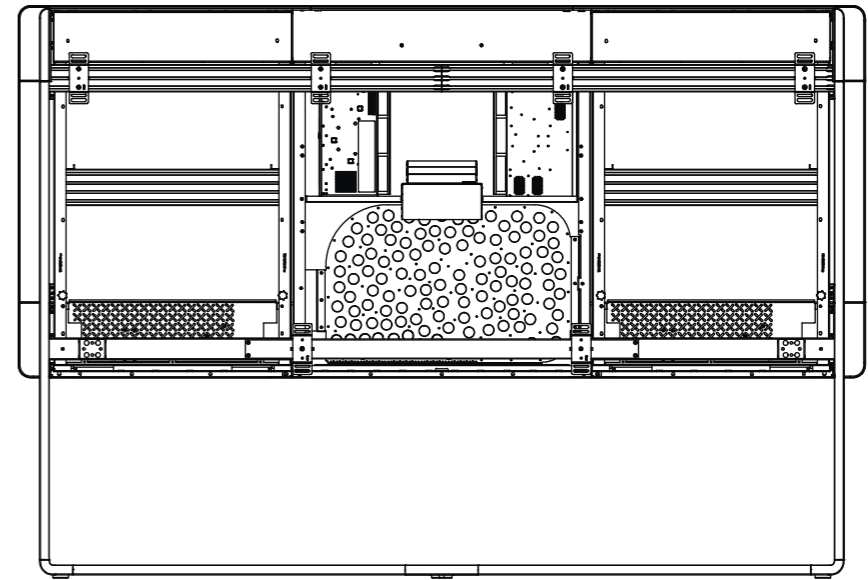

 Cisco Cisco Room Kit EQX Wallmount without displays	Unit: mm [inch]
	Sheet size: A3
	Scale: 1:25

Note:
 Figures in large brackets are approximate. The exact dimension depends on which screen model the customer has chosen.

Cisco Room Kit EQX
 Wallmount with 65-inch displays

Unit:	mm [inch]
Sheet size:	A3
Scale:	1:25

Note:
 Figures in large brackets are approximate. The exact dimension depends on which screen model the customer has chosen.

Cisco Room Kit EQX
 Wallmount with 75-inch displays

Unit:	mm [inch]
Sheet size:	A3
Scale:	1:25

Cisco Room Kit EQX
Wallstand without displays

Unit:	mm [inch]
Sheet size:	A3
Scale:	1:25

Note:
 Figures in large brackets are approximate. The exact dimension depends on which screen model the customer has chosen.

Cisco Room Kit EQX
 Wallstand with 65-inch displays

Unit:	mm [inch]
Sheet size:	A3
Scale:	1:25

Note:
 Figures in large brackets are approximate. The exact dimension depends on which screen model the customer has chosen.