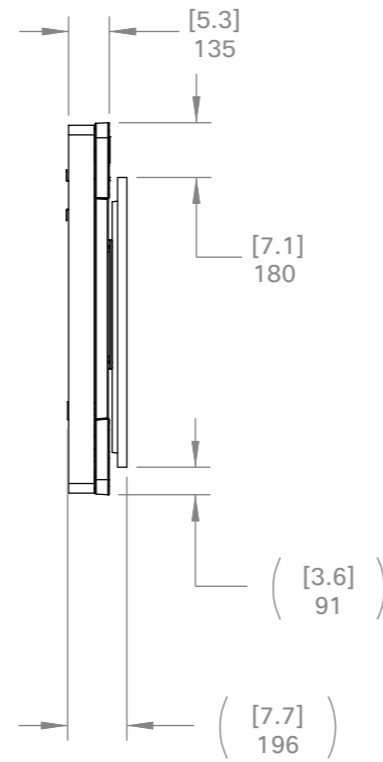

 Cisco Cisco Room Kit EQX Wallmount without displays	Unit: mm [inch]
	Sheet size: A3
	Scale: 1:25

Note:
 Figures in large brackets are approximate. The exact dimension depends on which screen model the customer has chosen.

Cisco Room Kit EQX
 Wallmount with 65-inch displays

Unit:	mm [inch]
Sheet size:	A3
Scale:	1:25

Note:
 Figures in large brackets are approximate. The exact dimension depends on which screen model the customer has chosen.

Cisco Room Kit EQX
 Wallmount with 75-inch displays

Unit:	mm [inch]
Sheet size:	A3
Scale:	1:25

Cisco Room Kit EQX
Wallstand without displays

Unit:	mm [inch]
Sheet size:	A3
Scale:	1:25

Note:
 Figures in large brackets are approximate. The exact dimension depends on which screen model the customer has chosen.

Cisco Room Kit EQX
 Wallstand with 65-inch displays

Unit:	mm [inch]
Sheet size:	A3
Scale:	1:25

Note:
 Figures in large brackets are approximate. The exact dimension depends on which screen model the customer has chosen.